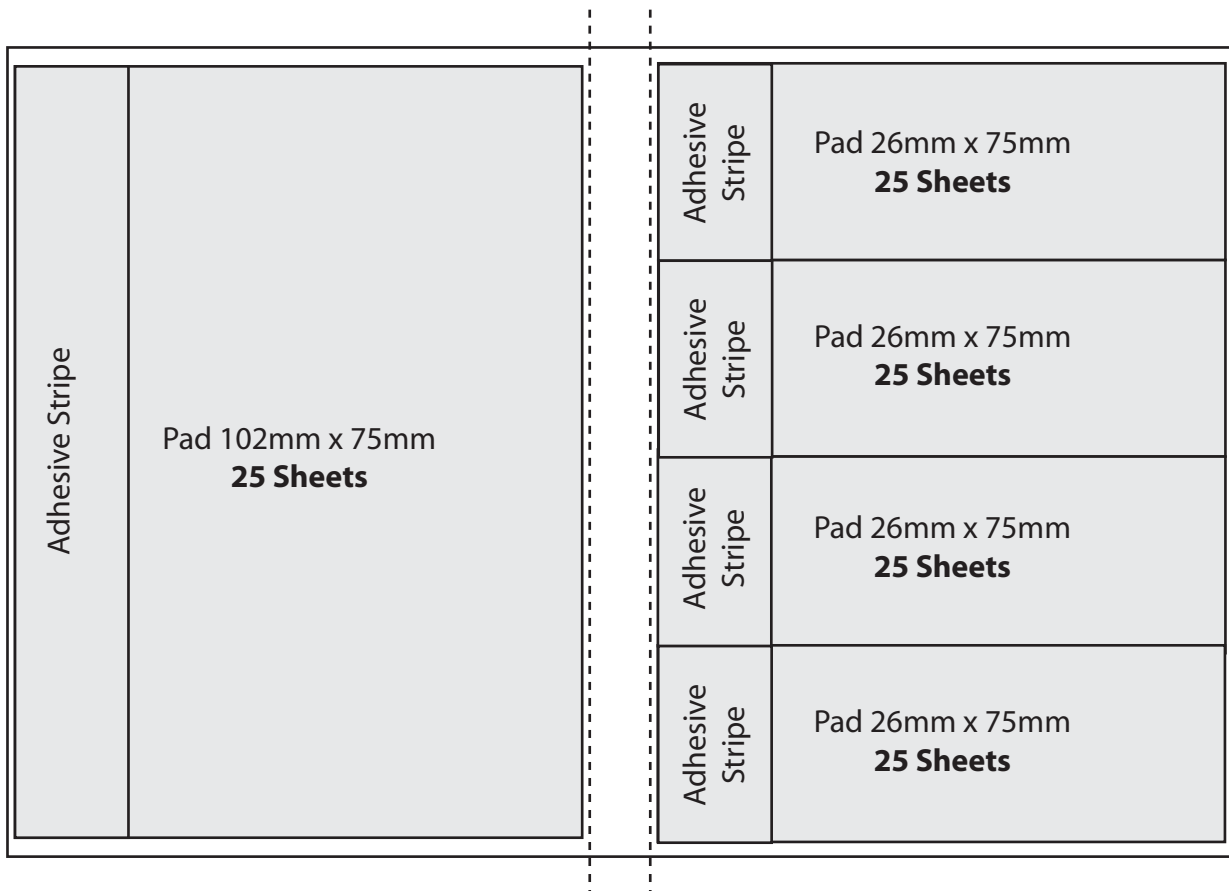

# 3M CUSTOM PRINT

## Artwork Template

### MODEL 11 Cover

Pad Cover for 4 Pads a

1 pad 75mm x 102mm 25 Sheets

4 pads 75mm x 26mm 25 Sheets

Cover Size  
162mm x 107mm  
8mm spine

**Only available in 25 Sheets**