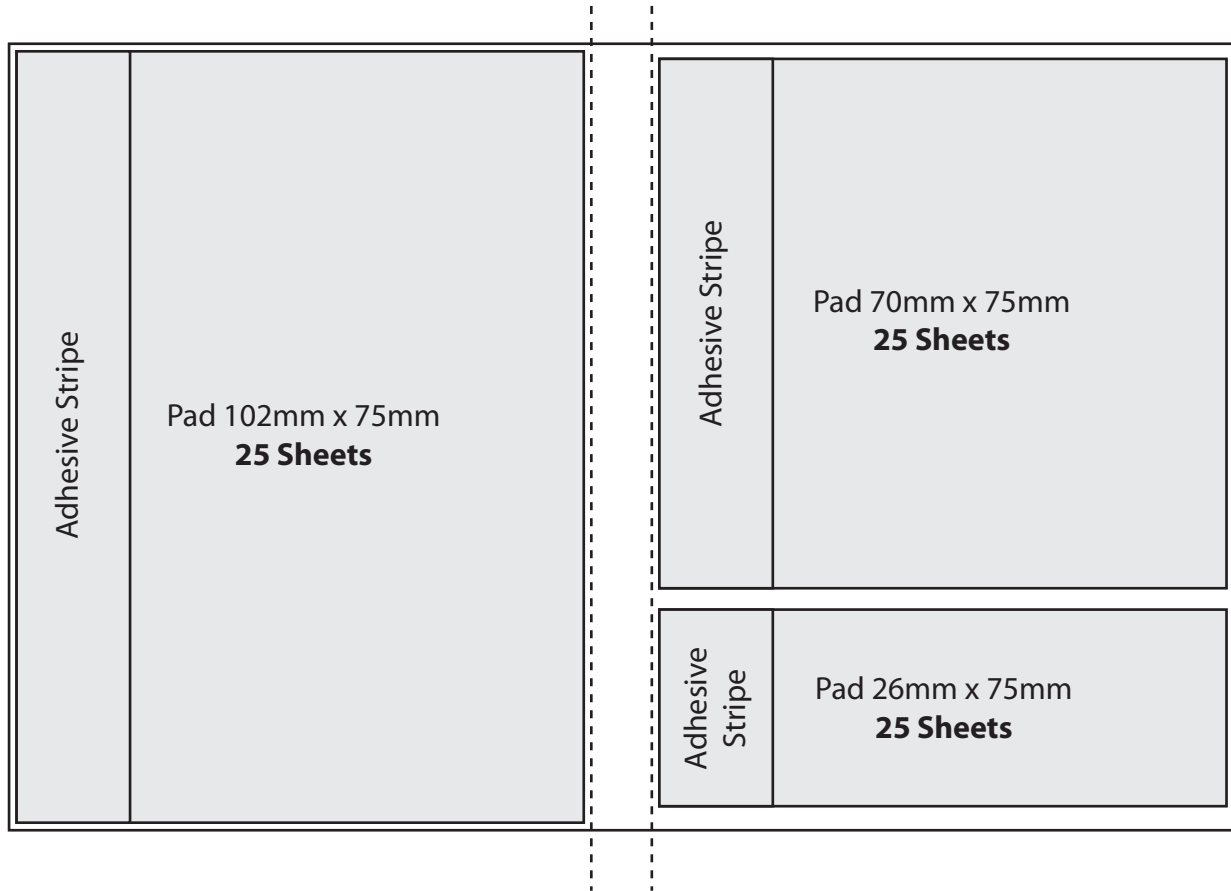

3M CUSTOM PRINT

Artwork Template

MODEL 9 Cover

Pad Cover for 3 Pads

1 pad 75mm x 102mm 25 Sheets

1 pad 75mm x 70mm 25 Sheets

1 pad 75mm x 26mm 25 Sheets

Cover Size
162mm x 104mm
8mm spine

Only available in 25 Sheets